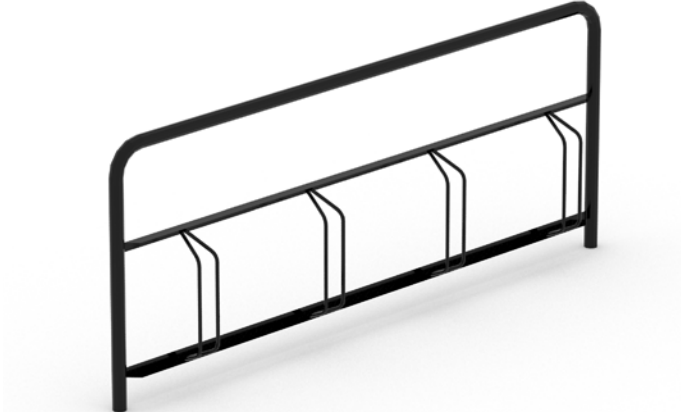

Gaspra
8003521 **CC** Black
4 Places, Single, Adjustable