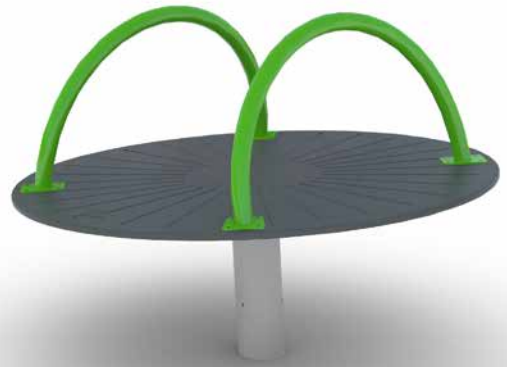

8057862 Black
6mm Stainless Chain

ROUNDABOUTS & SPINNERS

Mobilus

8057036 **cc** Green

FREESTANDING PLAY EQUIPMENT

Swingo

8057040 **CC** Green
8058120 **CC** Red

Roty