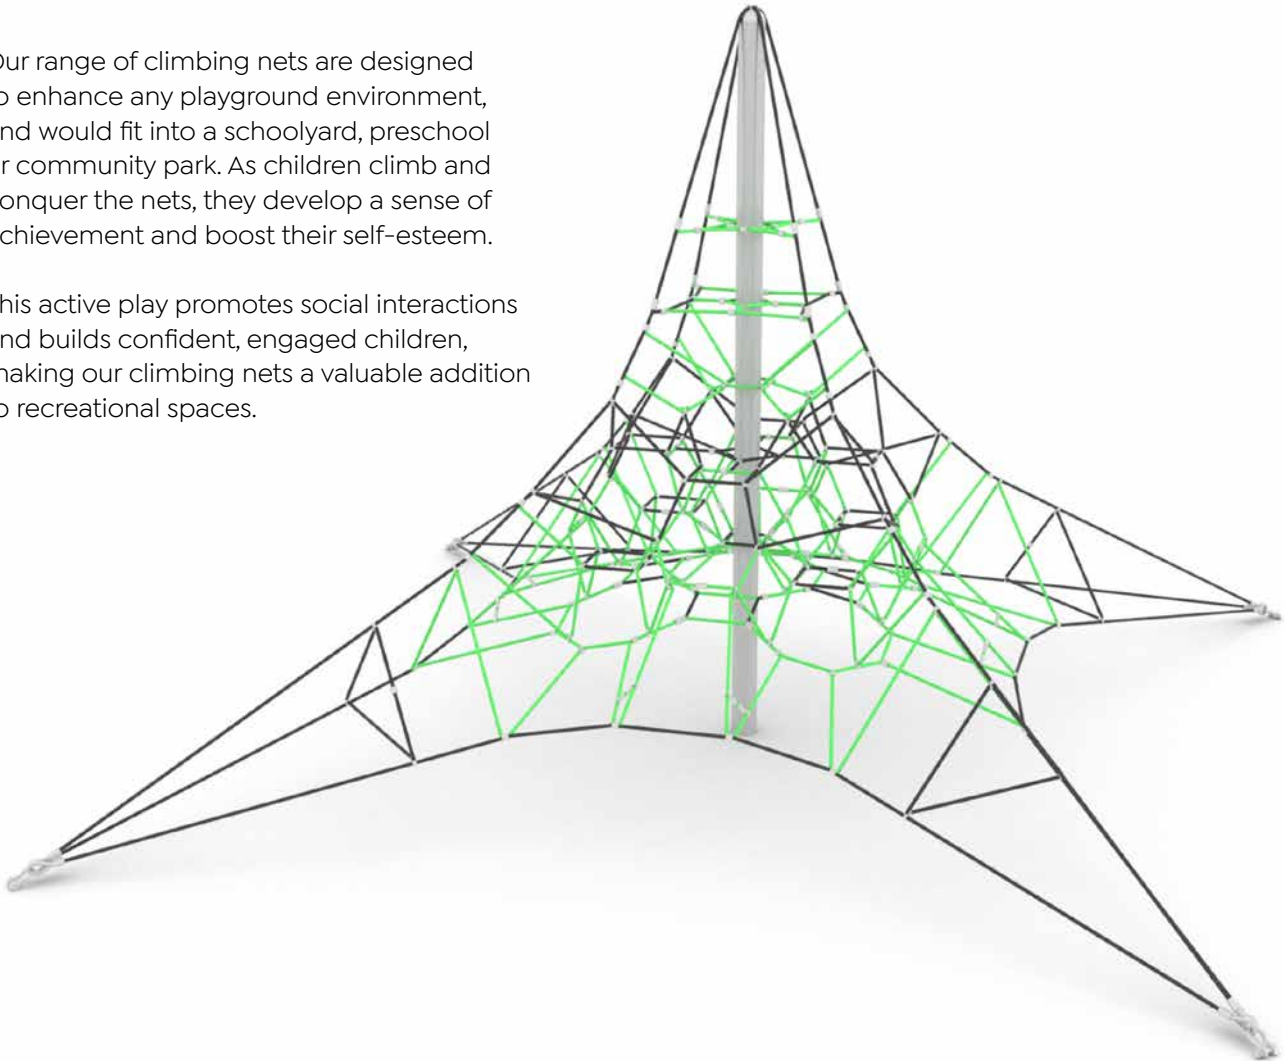

Active 4000

8074808 **CC** Neon Green/Black

8074809 **CC** Red/Black

4.0m