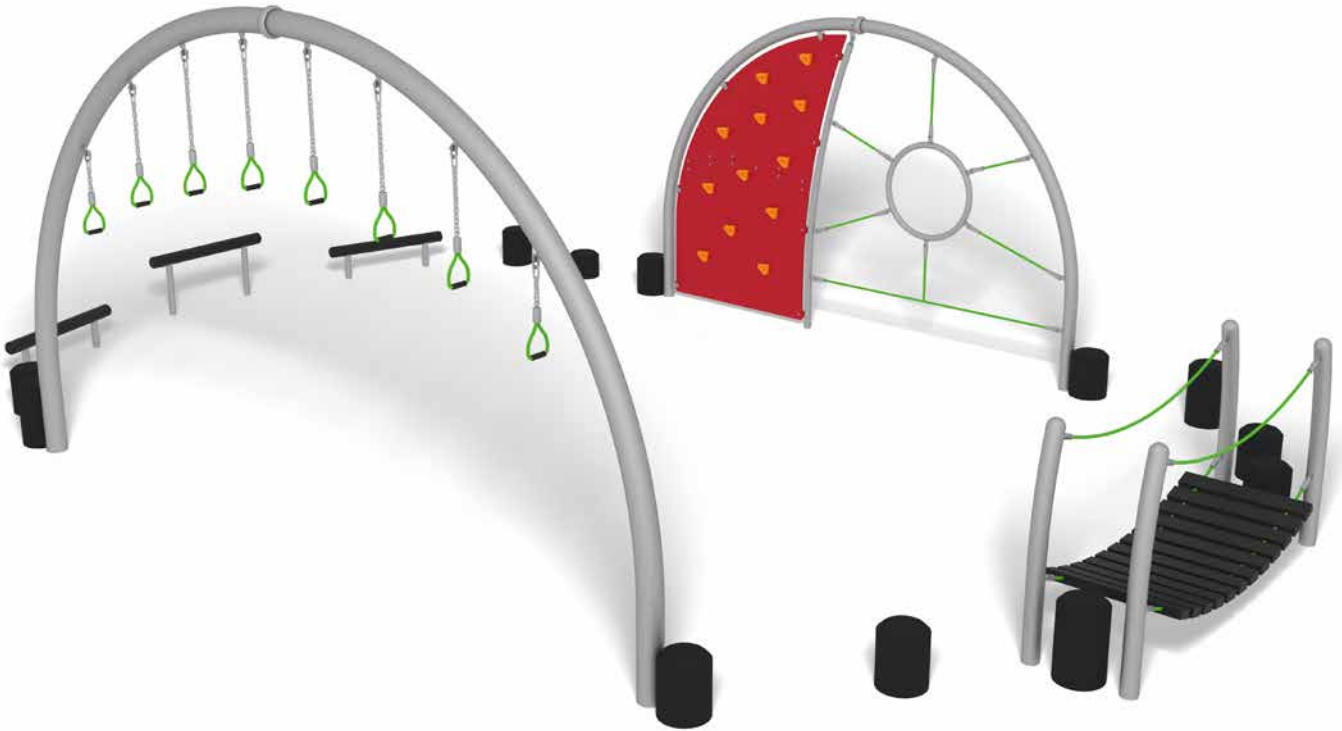

Cairngorms

8079913 **CC** Red