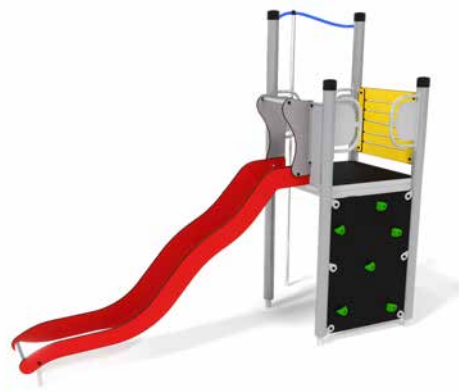

Luna

1. 8077979 **CC** Primary
   - 8105794 **CC** Natural
   - 8105799 **S** Natural
   - 8105798 **OM** Natural
2. Steel Posts/HPL Panels